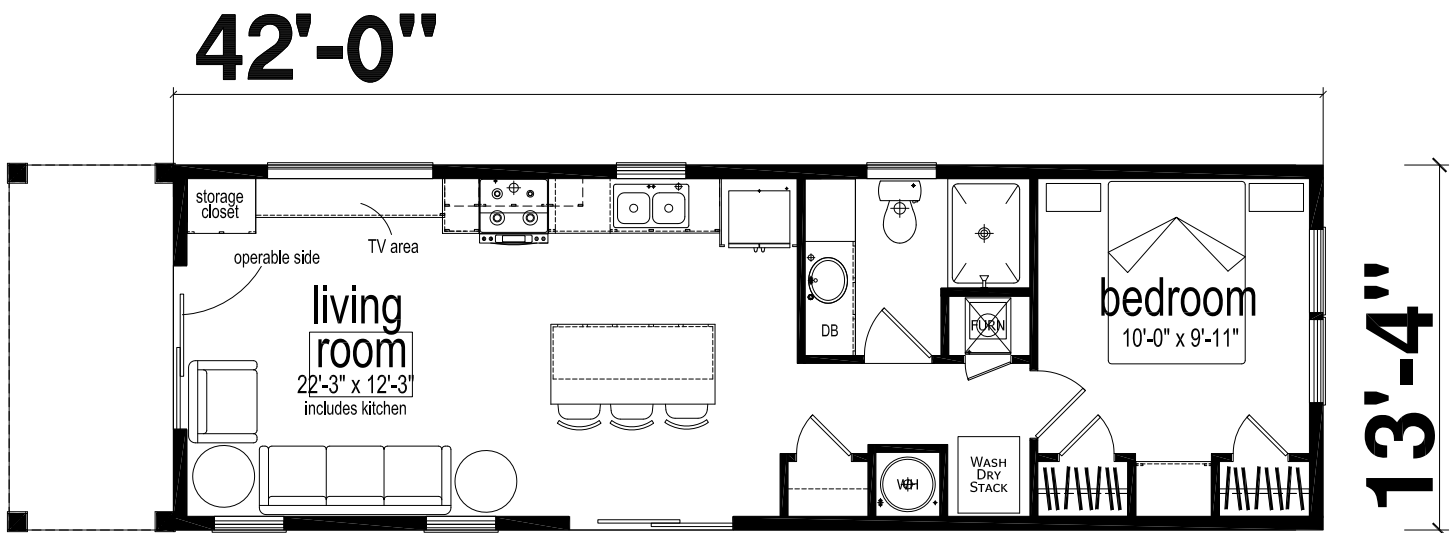

1 BED-1 BATH  
560 SQ. FT.

COASTAL BACKYARD HOMES  
ACCESSORY DWELLING UNITS  
401 556 5698  
dave@coastalmod.com

Due to continuous product development and improvement, prices, specifications, and materials are subject to change without notice or obligation. Square footage and other dimensions are approximate. Exterior images may be artist renderings and are not intended to be an accurate representation of the home. Renderings, photos and floor plans may be shown with optional features or third-party additions. Some floorplan dimensions vary by manufacturing center. Ask your local manufacturing center for details.