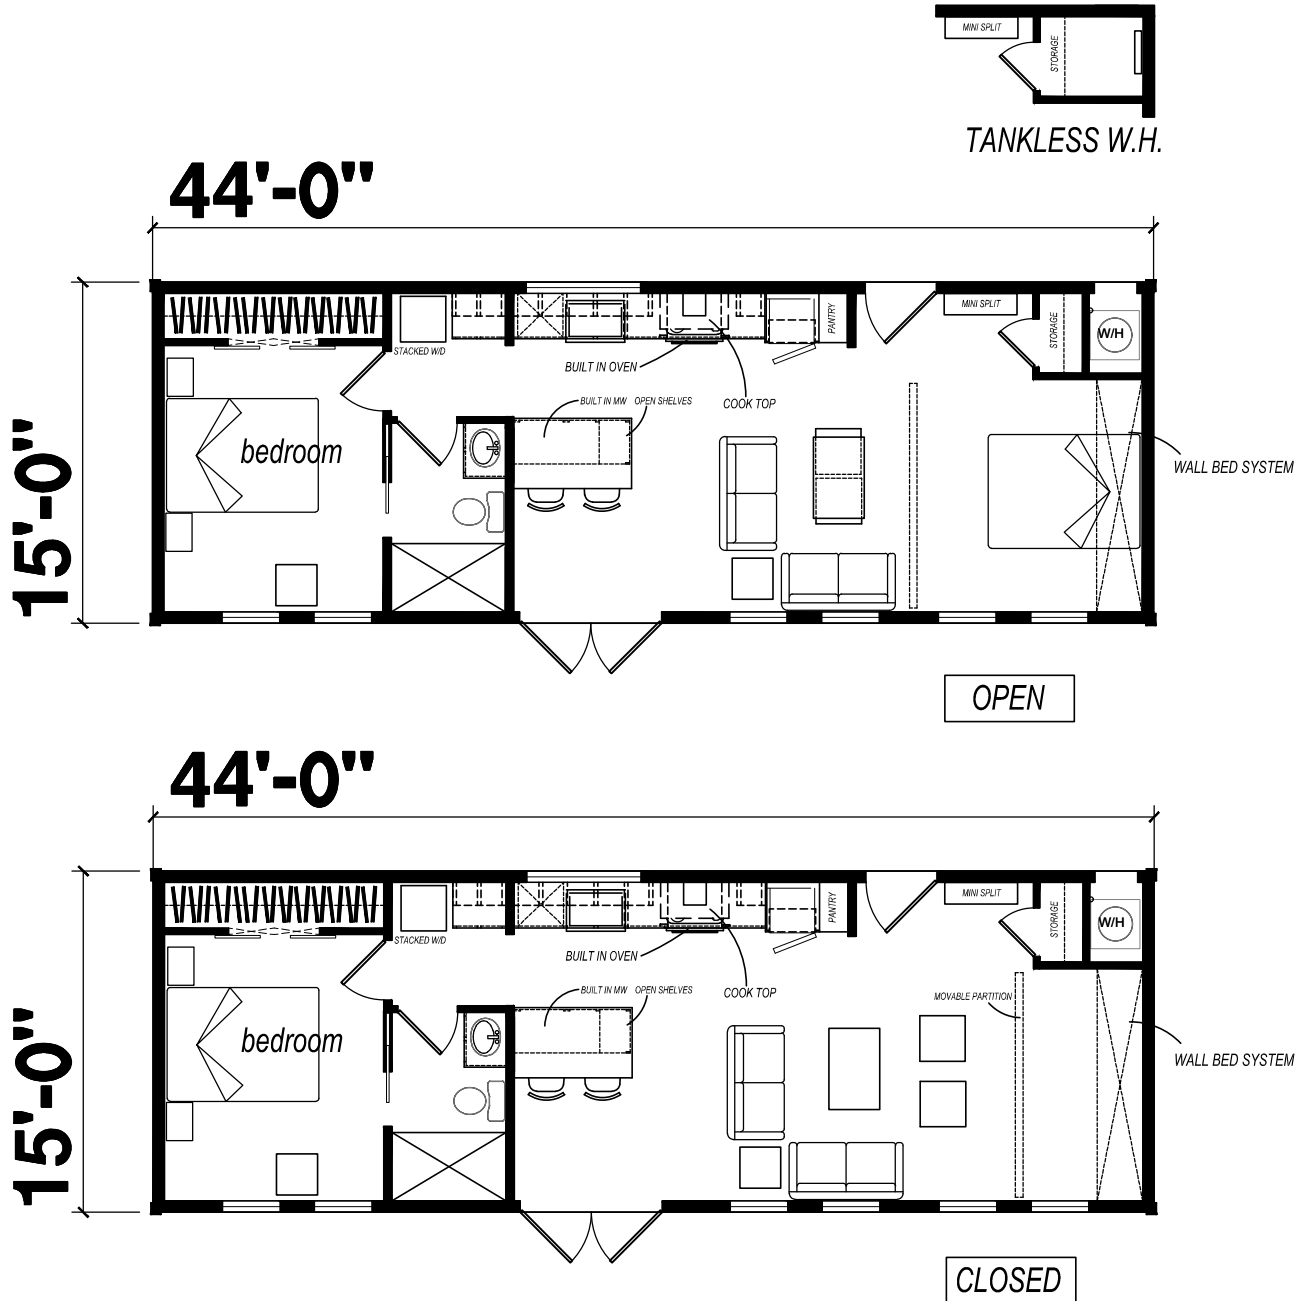

2 BED-1 BATH
 660 SQ. FT.

COASTAL BACKYARD HOMES
 ACCESSORY DWELLING UNITS
 401 556 5698
 dave@coastalmod.com

Due to continuous product development and improvement, prices, specifications, and materials are subject to change without notice or obligation. Square footage and other dimensions are approximate. Exterior images may be artist renderings and are not intended to be an accurate representation of the home. Renderings, photos and floor plans may be shown with optional features or third-party additions. Some floorplan dimensions vary by manufacturing center. Ask your local manufacturing center for details.